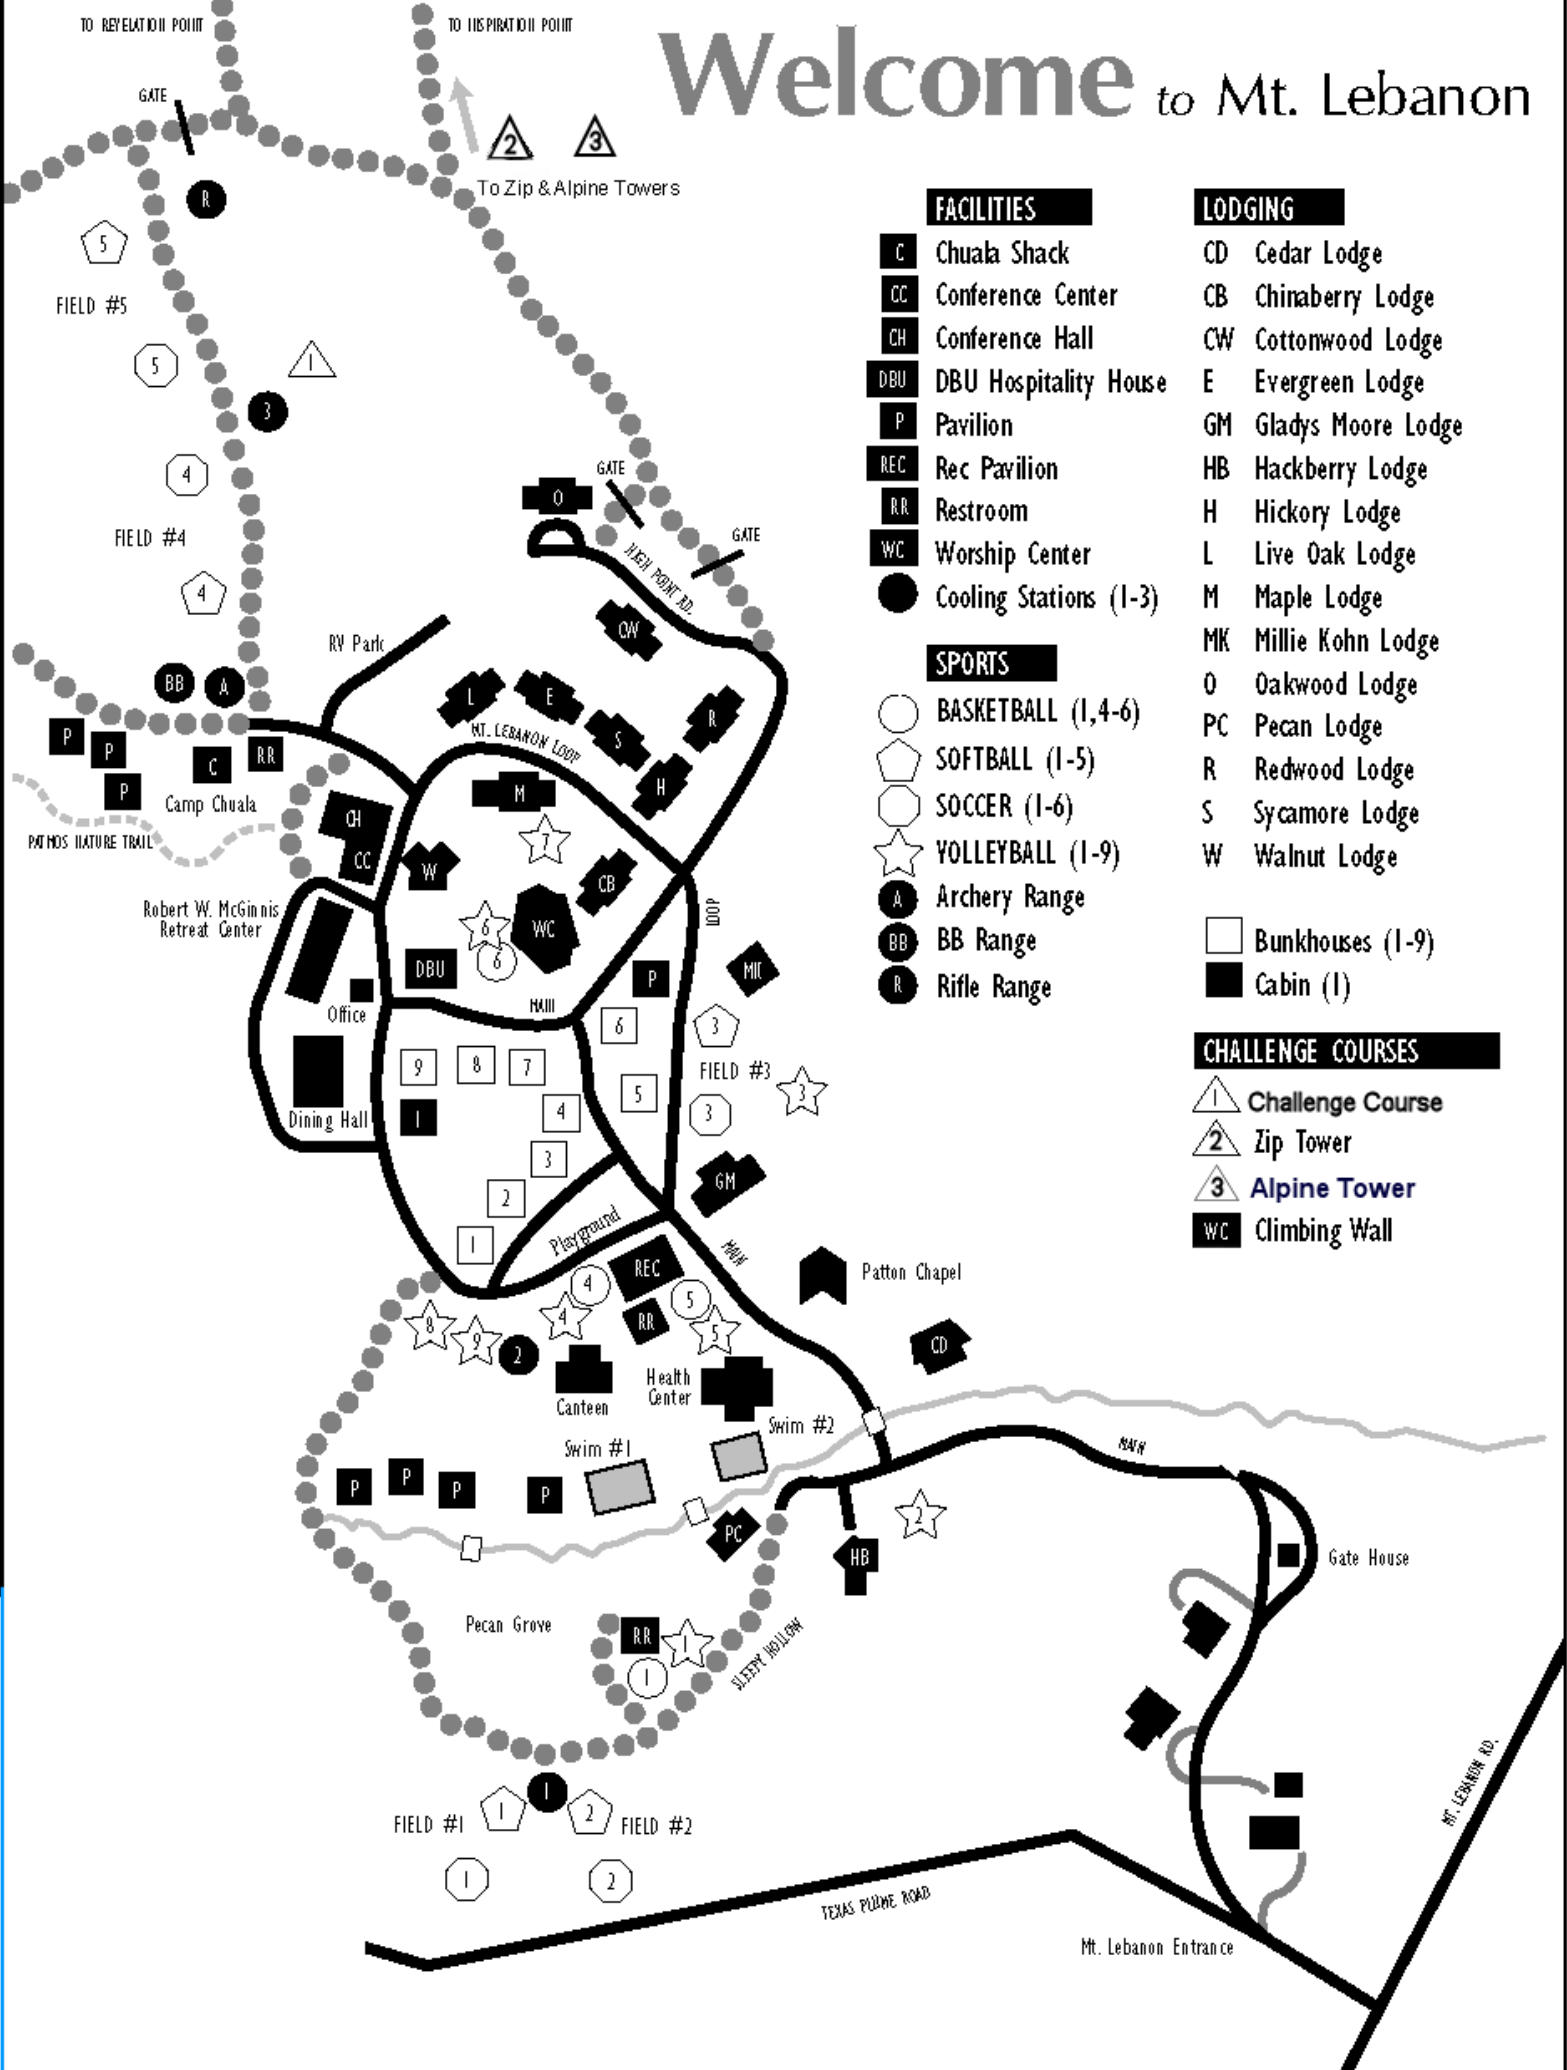

Welcome to Mt. Lebanon

FACILITIES

- C** Chuala Shack
- CC** Conference Center
- CH** Conference Hall
- DBU** DBU Hospitality House
- P** Pavilion
- REC** Rec Pavilion
- RR** Restroom
- WC** Worship Center
- Cooling Stations (1-3)

SPORTS

- BASKETBALL (1,4-6)
- ⬠** SOFTBALL (1-5)
- ⬡** SOCCER (1-6)
- ☆** VOLLEYBALL (1-9)
- Archery Range
- BB Range
- Rifle Range

LODGING

- CD** Cedar Lodge
- CB** Chinaberry Lodge
- CW** Cottonwood Lodge
- E** Evergreen Lodge
- GM** Gladys Moore Lodge
- HB** Hackberry Lodge
- H** Hickory Lodge
- L** Live Oak Lodge
- M** Maple Lodge
- MK** Millie Kohn Lodge
- O** Oakwood Lodge
- PC** Pecan Lodge
- R** Redwood Lodge
- S** Sycamore Lodge
- W** Walnut Lodge

- Bunkhouses (1-9)
- Cabin (1)

CHALLENGE COURSES

- △** Challenge Course
- △** Zip Tower
- △** Alpine Tower
- WC** Climbing Wall